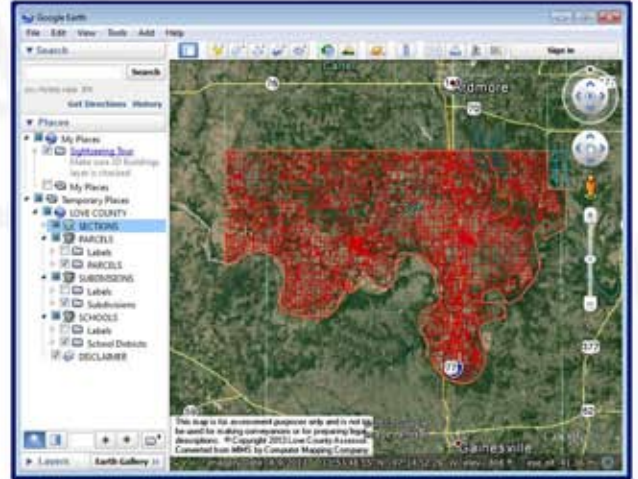

Computer Mapping Company

KML Support for MIMS

More Ways to View Your Maps!

KML files were developed for viewing in Google Earth. With KML Support for MIMS you can view your MIMS layers in other mapping programs that support KML files such as Google Earth.

Enjoy the powerful features of Google Earth combined with all of your layers from MIMS!

- See your MIMS maps in Google Earth
- Take advantage of Google's extensive aerial imagery
- View Google Earth with MIMS maps on an unlimited number of computers
- Distribute your MIMS data in the KML format, making it easy for others to view
- Have the option to put your data online for the public.

View Your Maps On Mobile Devices

View your maps in the field and take advantage of the GPS in your mobile device by viewing KML files with the Google Earth app on mobile devices including:

- iPads
- Android Tablets
- iPhones and Android Phones